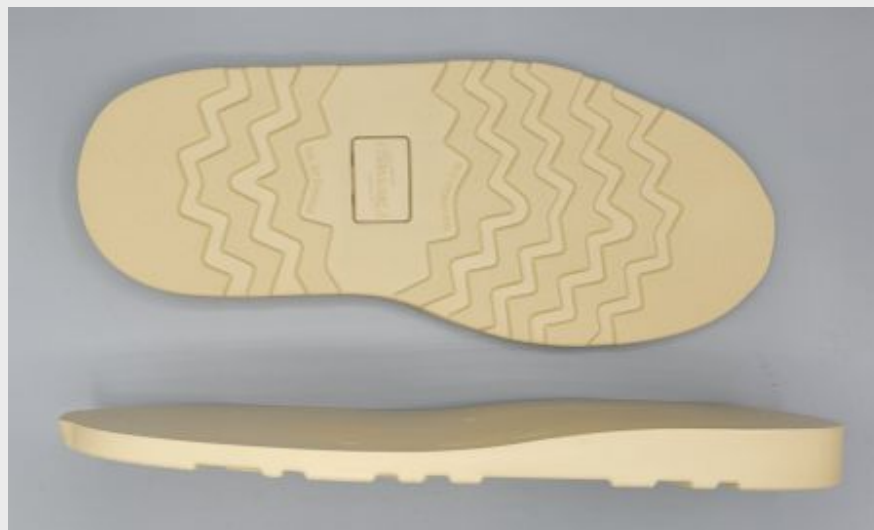

MERATECH Open Set Outsoles - China

Claw

Size 3-15 Whole

PVC or Rubber Logo option
Logo slug option

Material Maxum-Lite ML308C or ML309C

Meramec Group, Inc.
338 Ramsey Street
Sullivan, MO 63080 U.S.A.
+1 573-468-3101
www.meramec.com
info@meramec.com